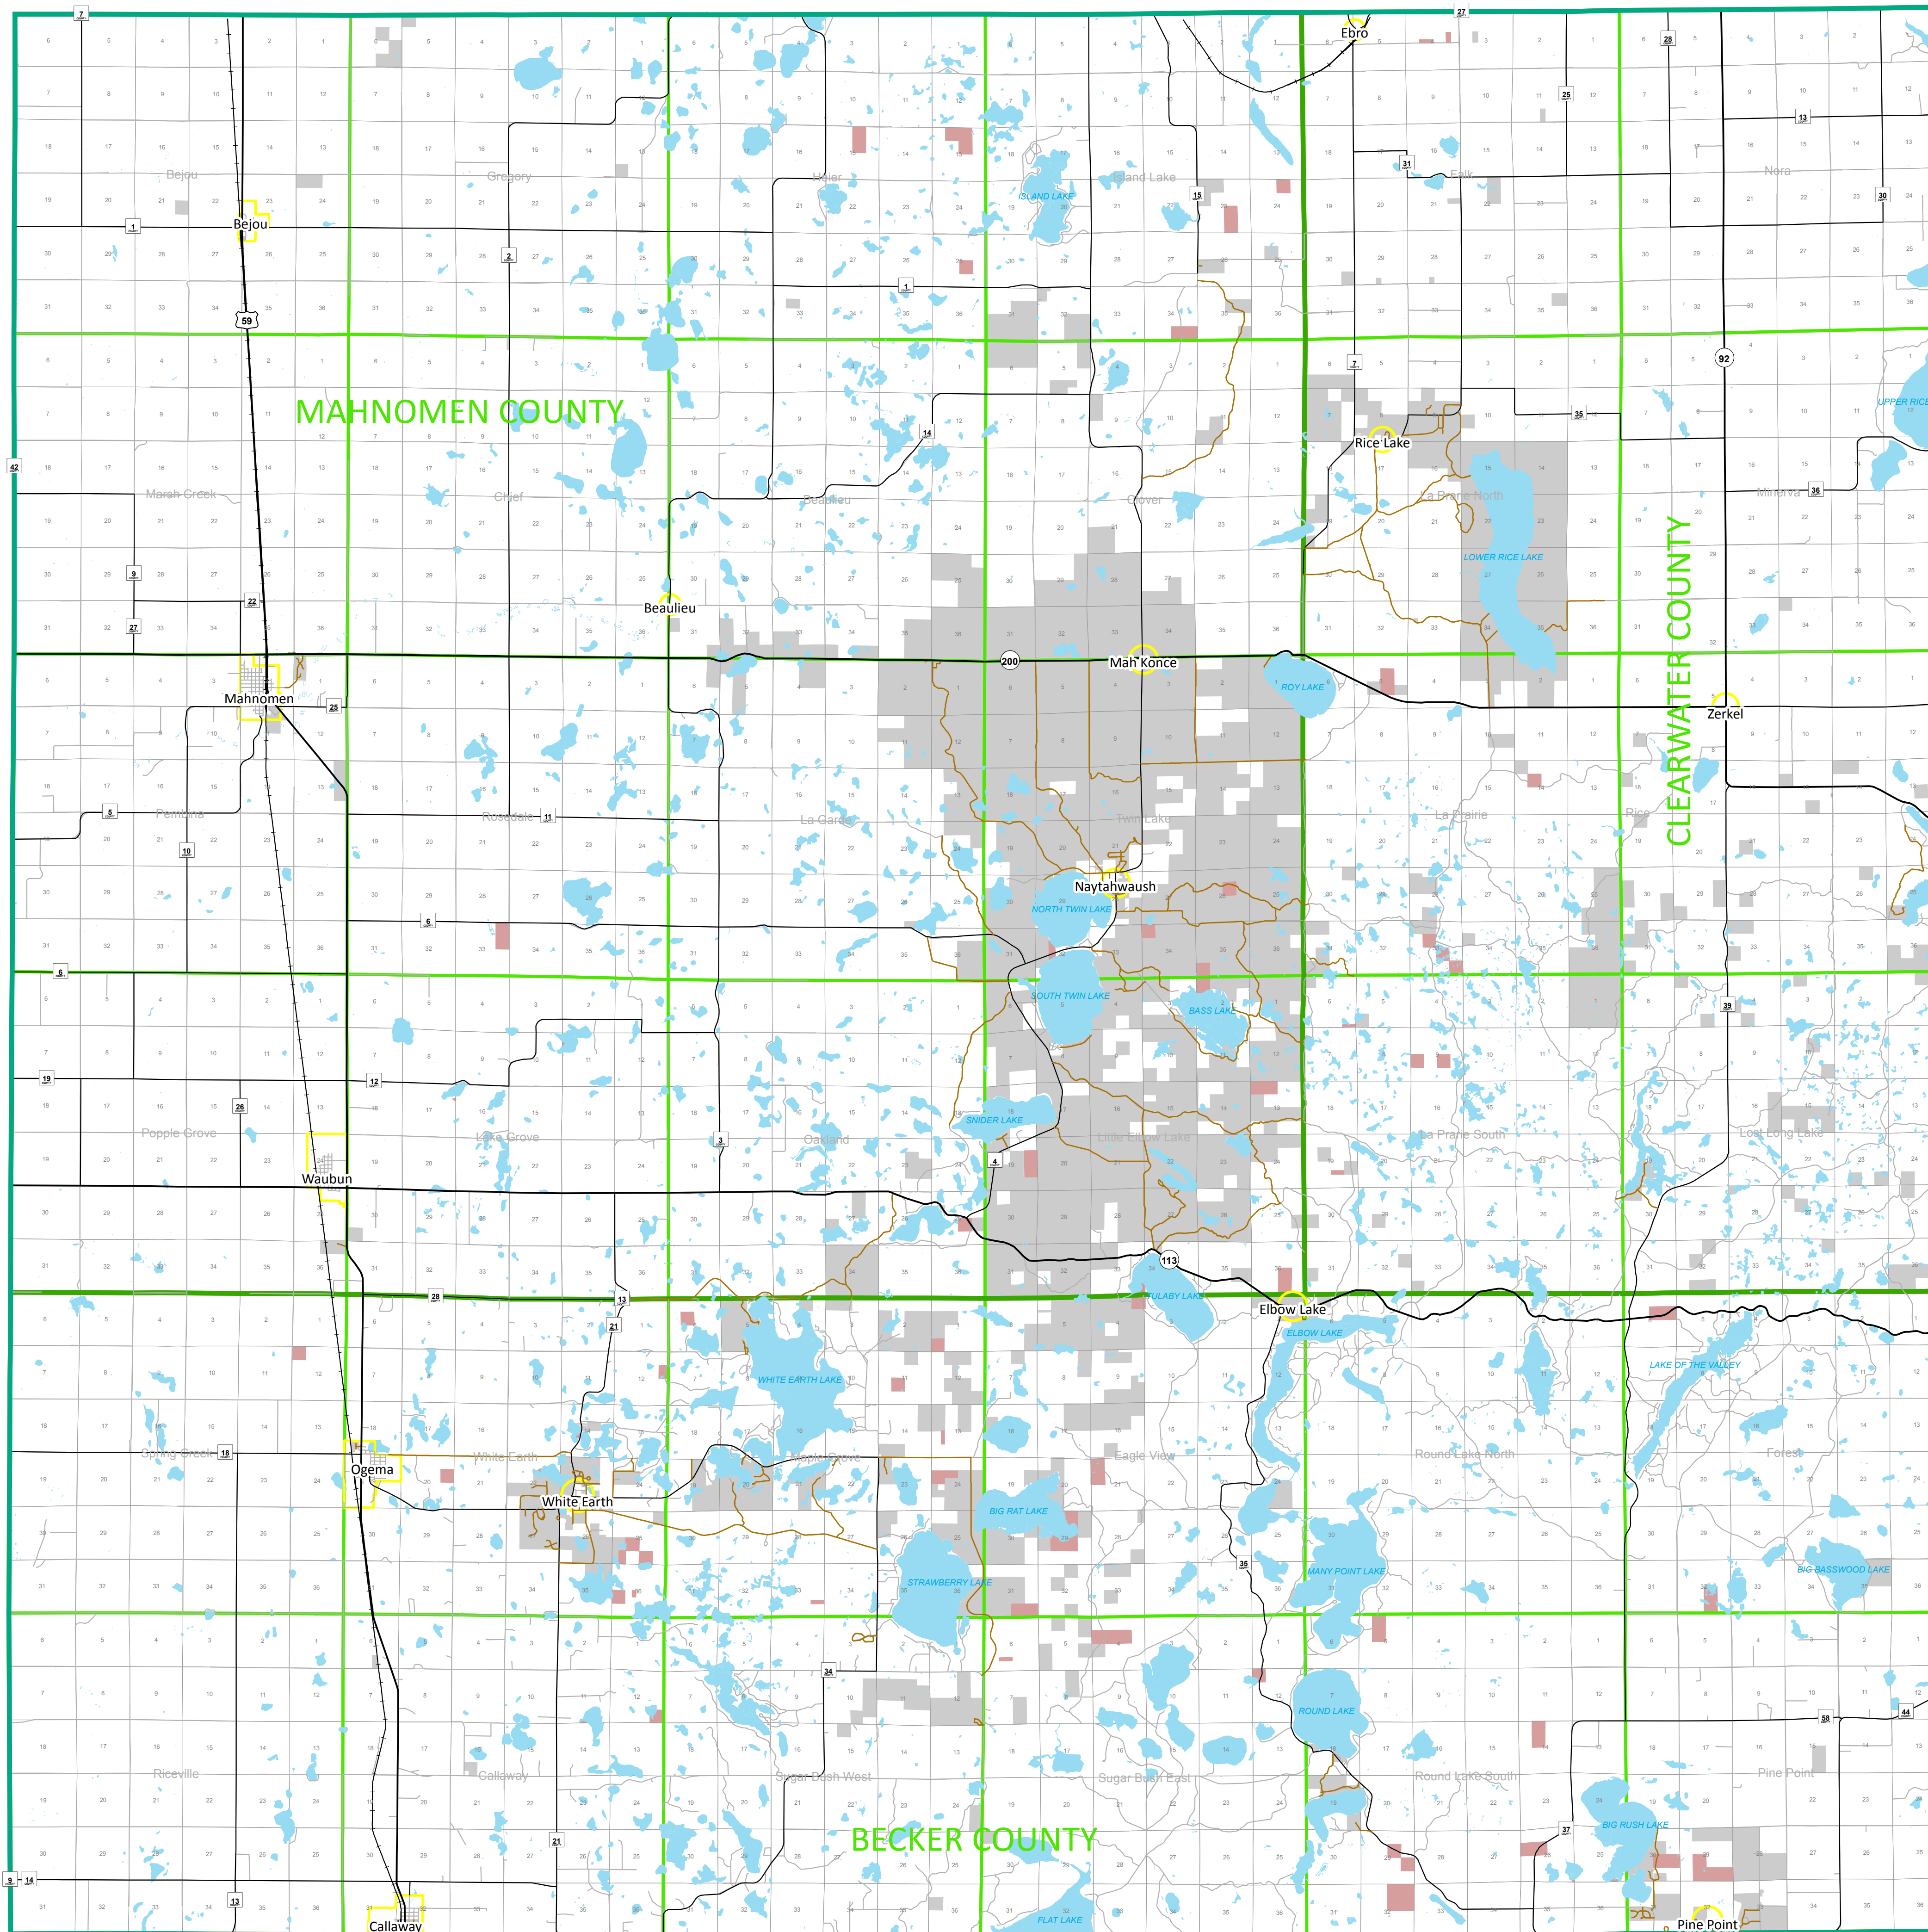

R-42-W

R-41-W

R-40-W

R-39-W

R-38-W

R-37-W

T-146-N

T-145-N

T-144-N

T-143-N

T-142-N

T-141-N

# White Earth Reservation

## Base Map

**Legend**

Reservation Boundary	Rail Lines	City/Villages
<b>Tribal Land</b>	Major Roads	Lakes
Tribal Land	Tribal/BIA Roads	County Boundary
Allotments	County Highways	Township Boundary
	Roads- Other	Section Lines